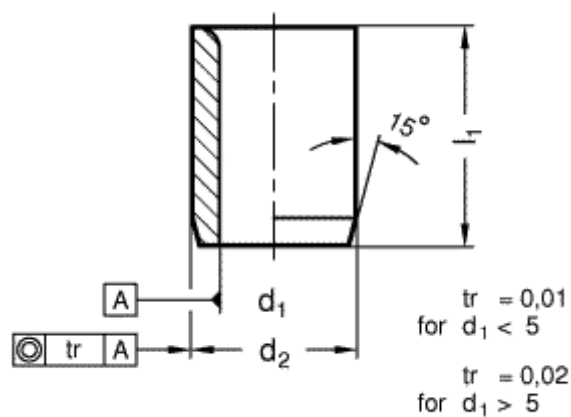

Article number: 201135098

Description: E+G Guide bush DIN 179-B20-20-A
without collar

Measures

$d_1 = 20$

$d_2 = 30$

$l_1 = 20$